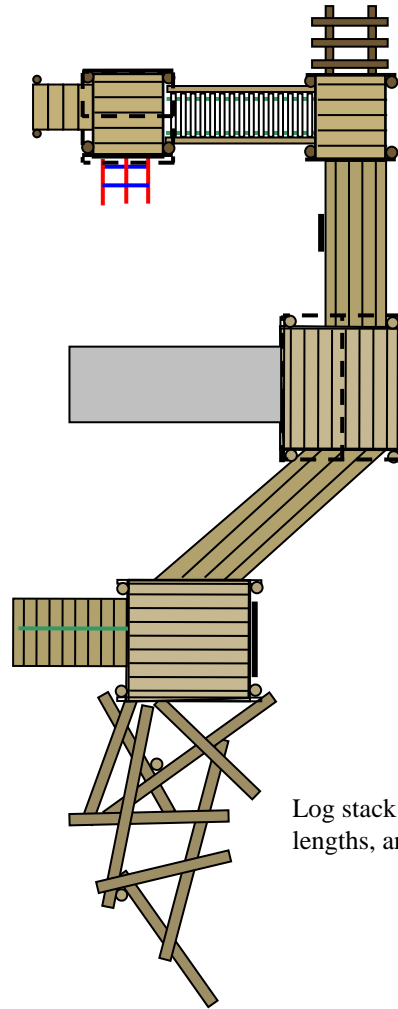

Multi Activity Unit

Construction to be very similar to the ones shown in the pictures

Smaller decks are approx 1m square @ 0.9m high with the larger decks 1.5m square @ 1.4m high

Idea

Toddler based on one end and more challenging on the other, linking into the existing monkey bars

Log stack – logs at various lengths, angles and heights